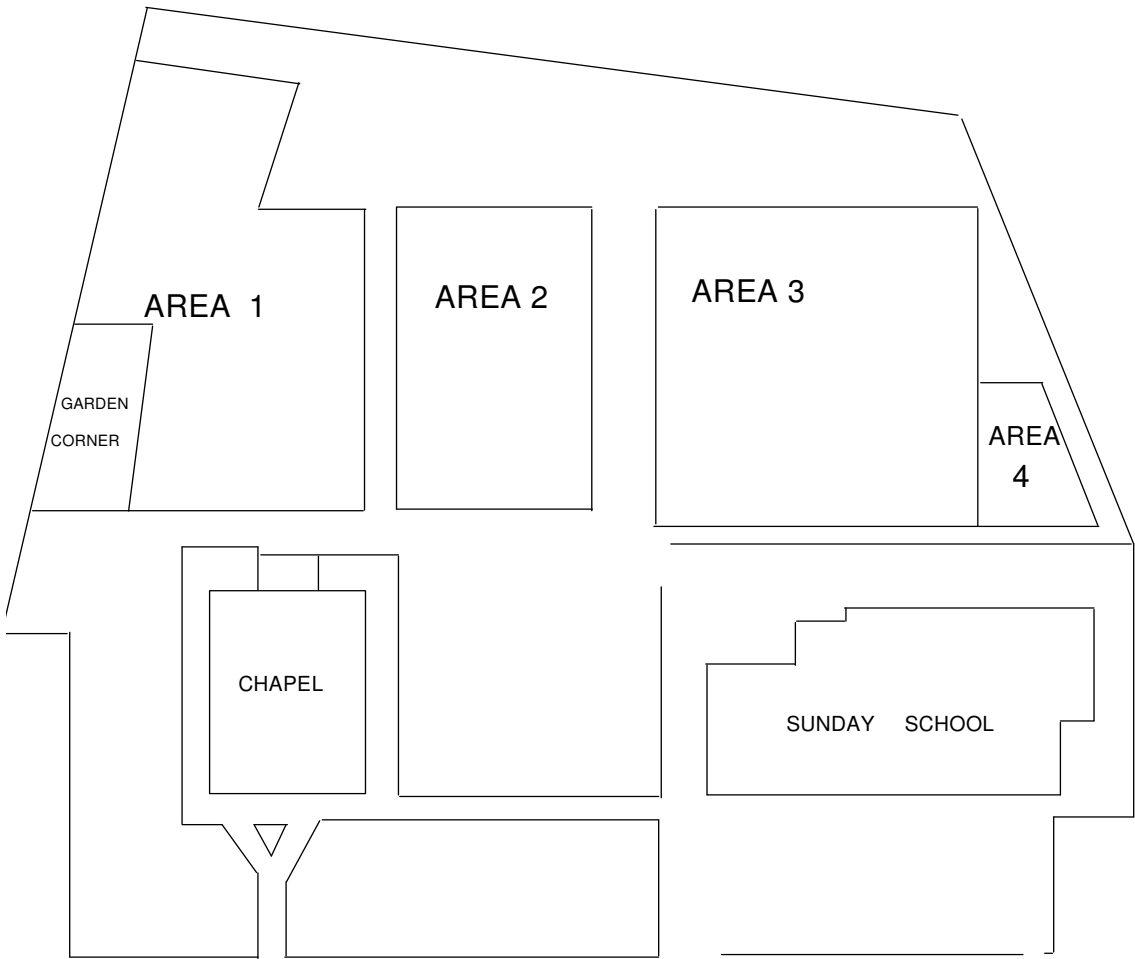

Westfield Graveyard Wyke
(Basic Plan only)

Drawn by K W Mead 2nd March 2001